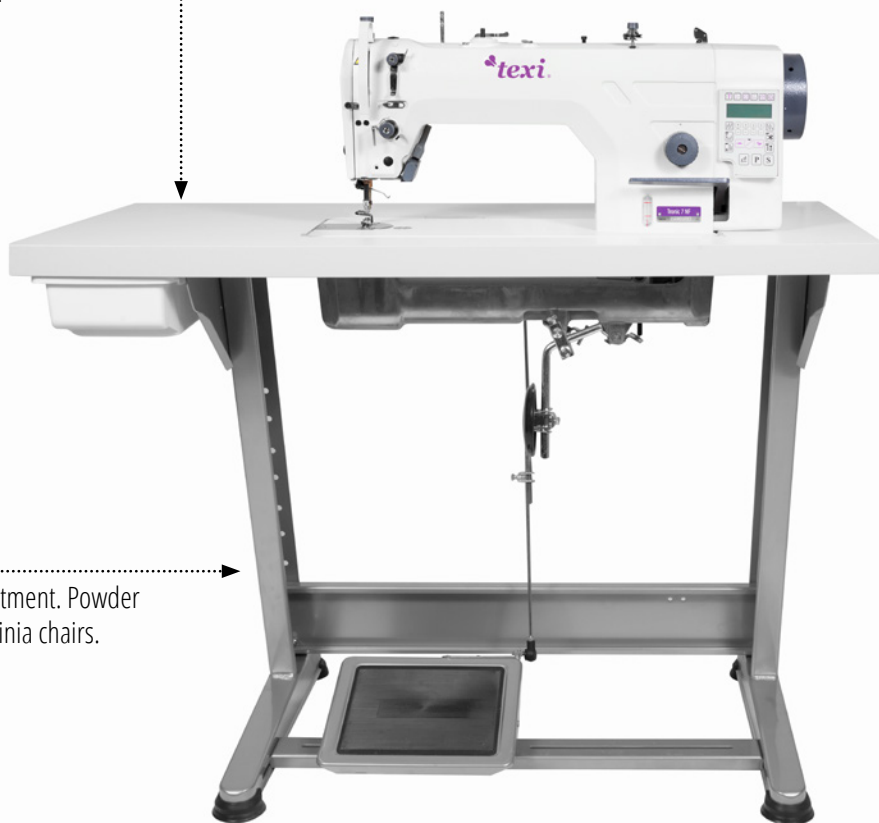

texi® STANDARD PREMIUM EX

TABLE TOP PREMIUM

The highest quality table top made of moisture resistant birch plywood (30 layer) which perfectly damps vibrations. PREMIUM table top surface is coated with a special laminate resistant to impact, abrasion and splinters. Sides protected by ABS slats. TEXI PREMIUM table tops do not contain harmful ingredients.

EX – STANDARD

105 x 55 cm

XXL – OPTION

120 x 80/60 cm
130 x 90/70 cm

XL – OPTION

106 x 60 cm

STAND PREMIUM SILVER

Steel, stable and durable universal stand with height adjustment. Powder painted in silver colour RAL 9006, which fits to line of Ergolinia chairs.

SAFETY

2-years, full warranty

texi® STANDARD

PREMIUM

- complete machine
  - stable KESSLER stand
  - very resistant KESSLER table top
  - energy saving AC Servo motor
- 1 year Strima warranty

PREMIUM EX

- complete machine
  - stable KESSLER stand
  - very resistant KESSLER table top
  - energy saving AC Servo motor
- 2 years Strima warranty
- additional equipment at www.strima.com