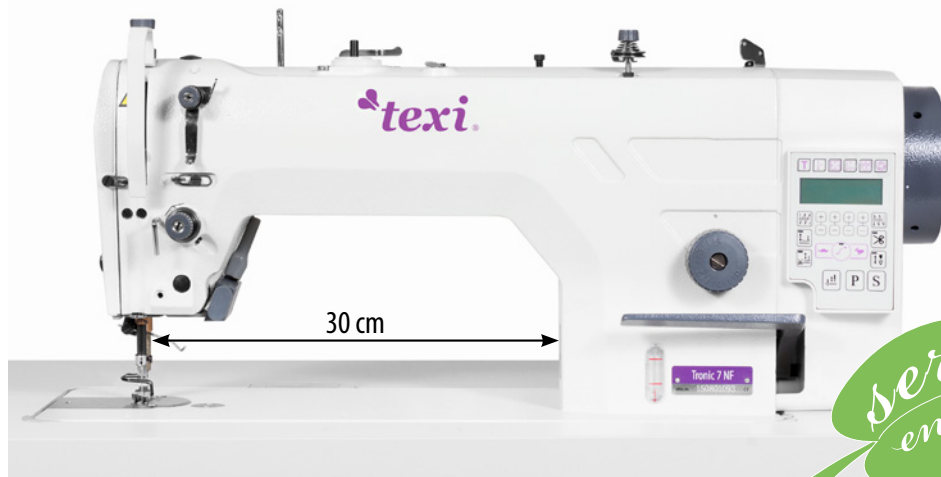

A NEW GENERATION OF LOCKSTITCH ALL IN ONE HEAD

**ENERGY
SAVING**

**CULTURE
OF SEWING**

**ENJOY
THE SILENCE**

*Servo
energy*

TEXI TRONIC 7 NF

MECHATRONIC, AUTOMATIC LOCKSTITCH MACHINE, NEEDLE FEED, CLOSED LUBRICATION CIRCUIT

- for sewing light and medium fabrics
- bottom feed and needle feed
- "dry", closed lubrication circuit
- stitch length up to 4 mm
- foot lifting up to 13 mm
- maximum sewing speed 4.000 s.p.m.
- quiet work, minimized vibrations
- automatic functions: thread trimming, reverse feeding, foot lifting, needle positioning, wiper
- energy-saving LED lamp for lighting of working field
- voltage 220-240V
- built-in energy-saving AC Servo 550 W motor
- 70% energy-saving
- needles system 135x5 or 135x5 SERV7 (with correct needle points, depending on the fabric)

MODEL	FEED	"DRY" LUBRICATION	26	AC SERVO 230 V	LED	MM	MAX	NEEDLE SYSTEM	MAX SPEED	AUTOMATIC FUNCTION				
TEXI TRONIC 1	bottom feed		26	550 W	✓	5	13	135 x 5	5 000					•
TEXI TRONIC 5	bottom feed		26	550 W	✓	5	13	135 x 5	5 000	•	•	•	•	•
TEXI TRONIC 7	bottom feed	✓	30	550 W	✓	5	13	135 x 5	5 000	•	•	•	•	•
TEXI TRONIC 7 NF	bottom feed and needle feed	✓	30	550 W	✓	4.5	13	135 x 5	4 000	•	•	•	•	•

EX – STANDARD

105 x 55 cm

XXL – OPTION

120 x 80/60 cm
130 x 90/70 cm

XL – OPTION

106 x 60 cm

STAND PREMIUM SILVER

Steel, stable and durable universal stand with height adjustment. Powder painted in silver colour RAL 9006, which fits to line of Ergolinia chairs.